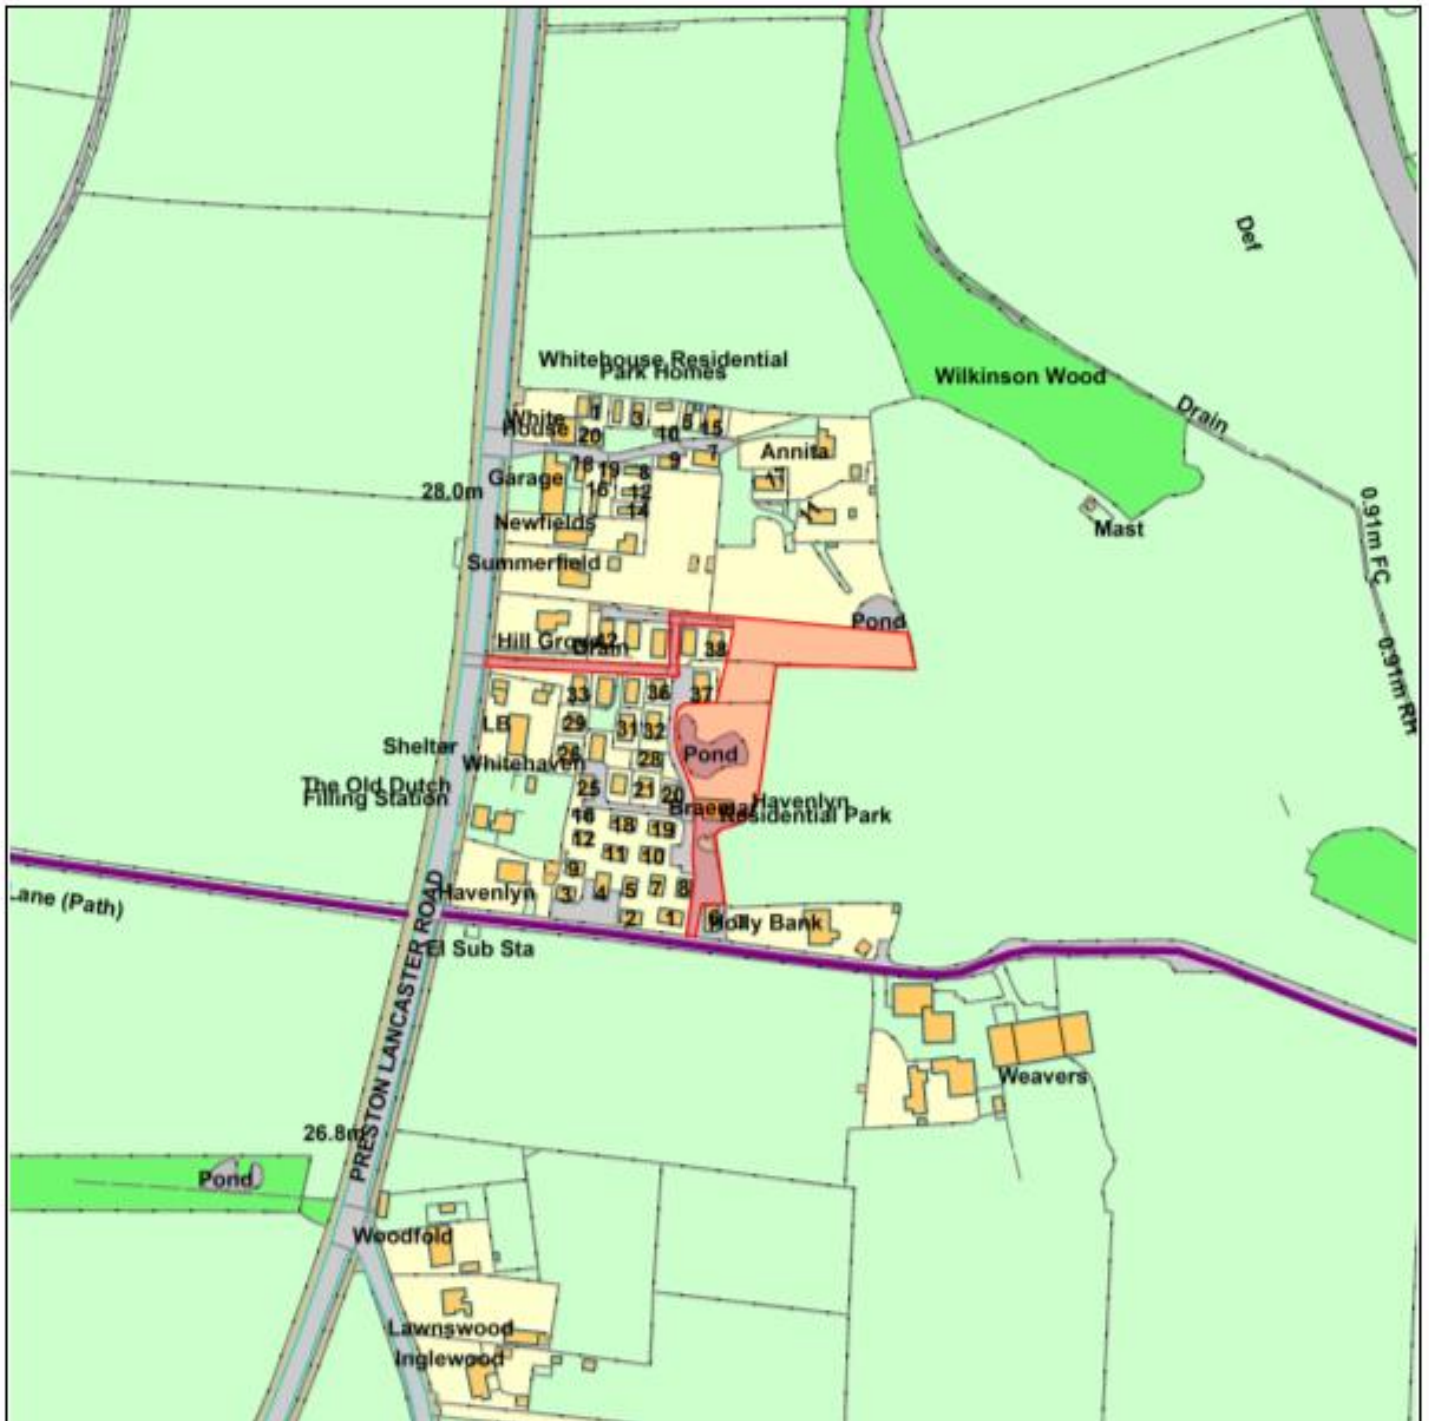

Planning Committee

22/01179/FUL - Havenlyn Residential Retirement Park, Lancaster New Road

Scale: 1:3450

Reproduced from the Ordnance Survey map with the permission of the Controller of Her Majesty's Stationery Office © Crown Copyright 2012

Unauthorized reproduction infringes Crown Copyright and may lead to prosecution or civil proceedings.

Organisation	Wyre Council
Department	Planning Department
Comments	Item 2
Date	21 September 2023
SLA Number	100018720